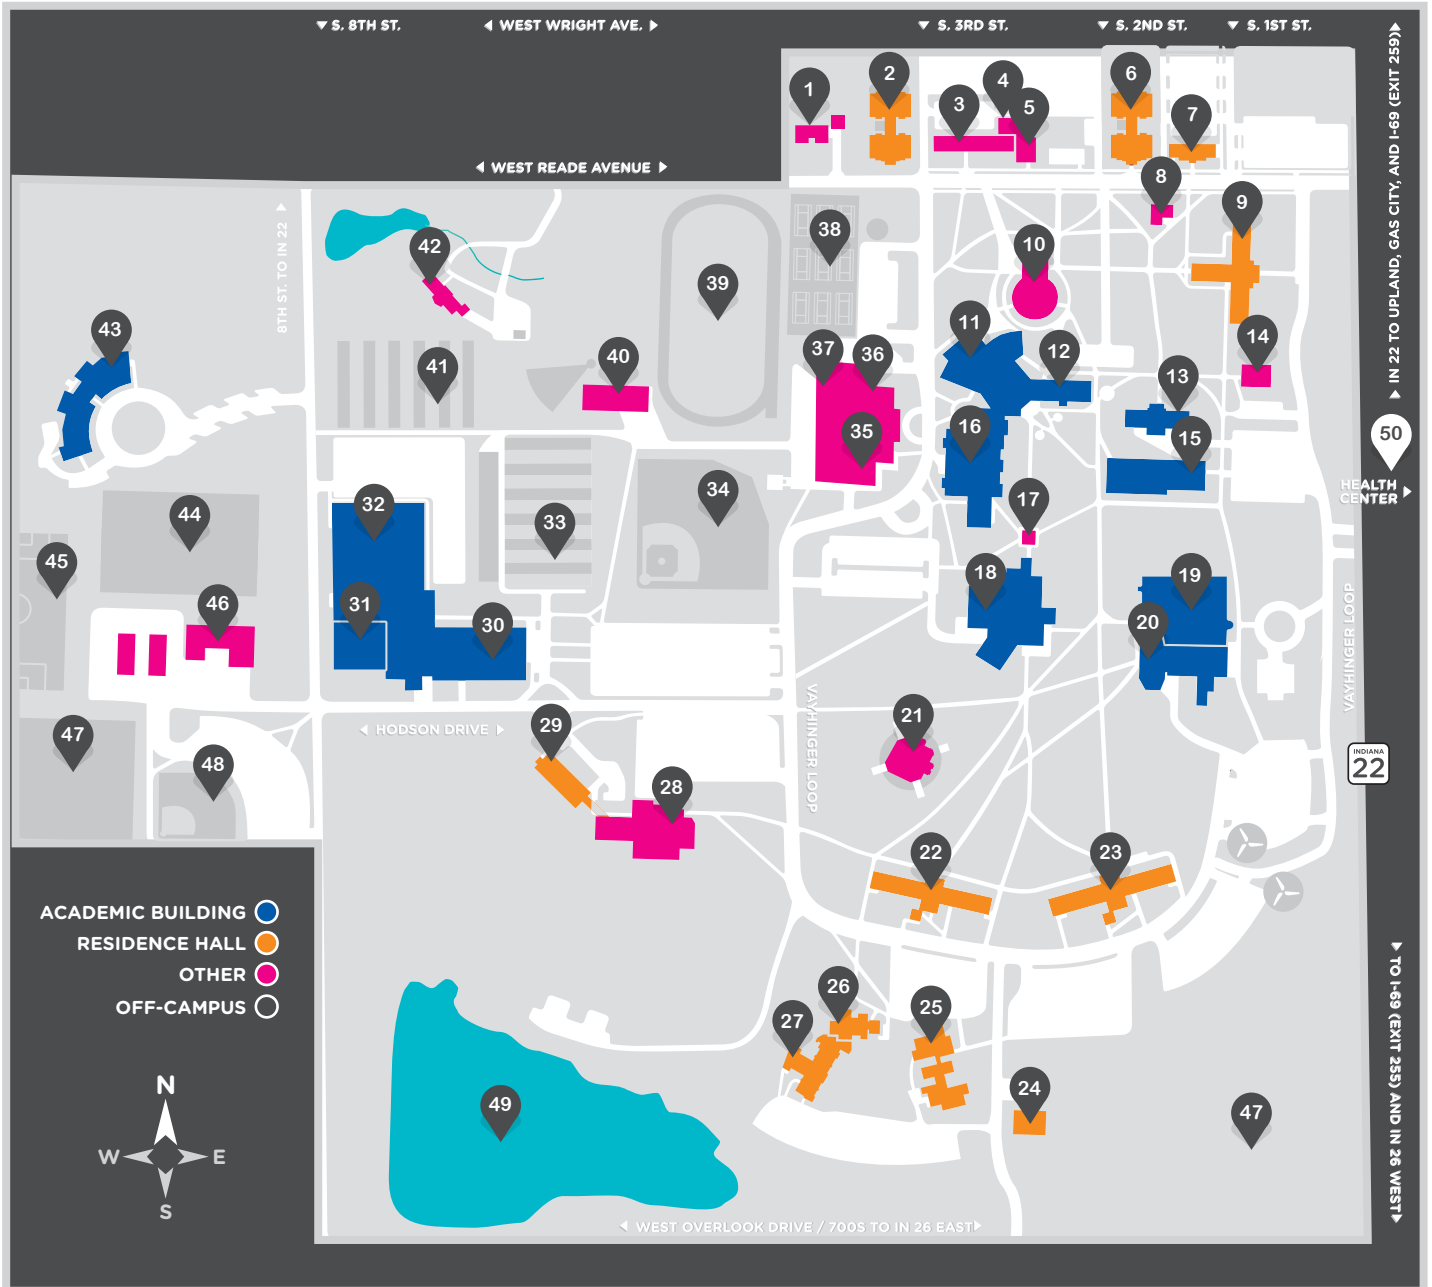

TAYLOR UNIVERSITY CAMPUS MAP

- | | | | | | |
|-----------------------------|-----------|----------------------------------|-----------|--------------------------------|-----------|
| Ayres Hall | 13 | Helena Hall | 14 | Reade Center | 15 |
| Bergwall Hall | 29 | Hodson Dining Commons | 28 | Rediger Chapel/Auditorium | 36 |
| Boyd Complex | 46 | Intramural Fields | 47 | Rice Bell Tower | 17 |
| Breuninger Hall | 27 | Kesler Student Activities Center | 32 | Rupp Communication Arts Center | 11 |
| Campbell Hall | 2 | Lacrosse Field | 45 | Sickler Hall | 8 |
| Campus Police | 37 | LaRita Boren Campus Center | 35 | Smith-Hermanson Music Center | 16 |
| Eichling Aquatics Wing | 31 | Meier Tennis Courts | 38 | Soccer/Football Stadium | 33 |
| English Hall | 25 | Memorial Prayer Chapel | 21 | Student Center | 10 |
| Euler Science Complex | 19 | Metcalf Visual Arts Center | 12 | Swallow-Robin Hall | 7 |
| Field House | 40 | Morris Hall | 9 | Taylor Lake | 49 |
| Football/Soccer Stadium | 33 | Muselman President's House | 42 | Taylor Post Office | 4 |
| Freimuth Admin. Building | 3 | Nussbaum Science Center | 20 | University Press | 5 |
| Glass Track & Field Complex | 39 | Ockenga Honors Lodge | 1 | Wengatz Hall | 22 |
| Gerig Hall | 26 | Odle Arena | 30 | Wheeler Field (practice) | 41 |
| Gudakunst Field (softball) | 48 | Olson Hall | 23 | Winterholter Field (baseball) | 34 |
| Haakonsen Hall | 24 | Practice Field | 44 | Wolgemuth Hall | 6 |
| Health Center | 50 | Randall Environmental Center | 43 | Zondervan Library | 18 |