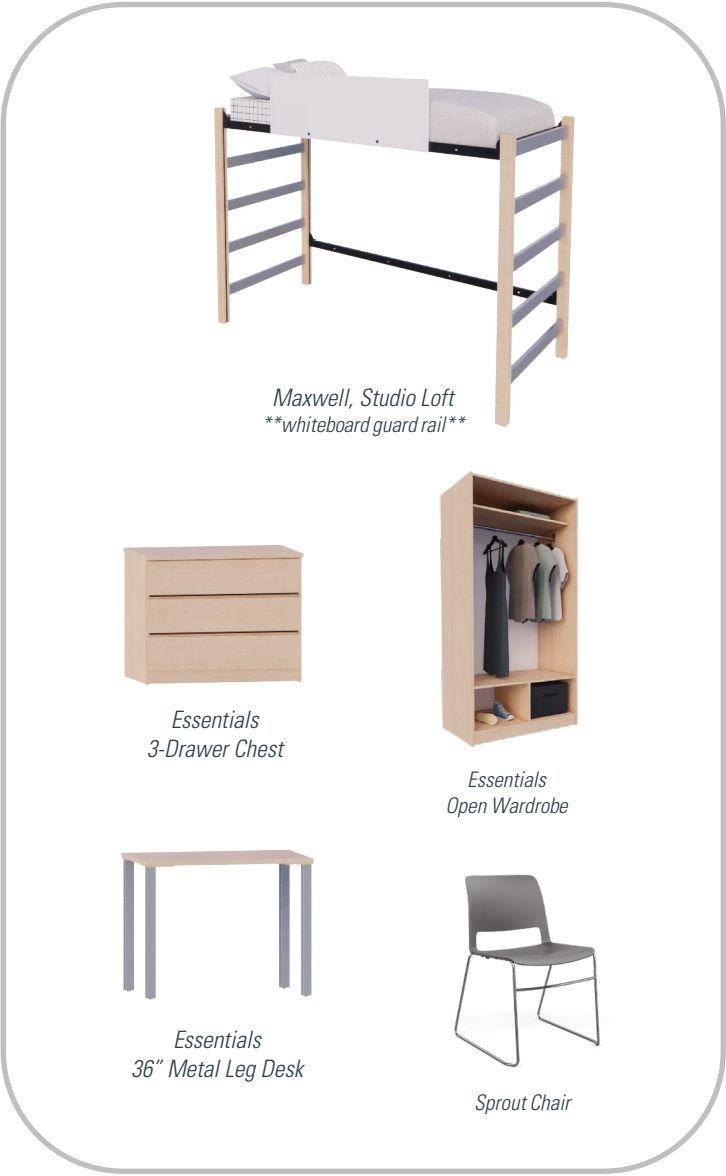

RT London | Taylor University

1.877.613.2012 | www.rtlondon.com

Page 1 | 4/23/2024
Revised By: KM

Our Solution

2024 Olson Hall

Maxwell, Studio Loft
whiteboard guard rail

Essentials
3-Drawer Chest

Essentials
Open Wardrobe

Essentials
36" Metal Leg Desk

Sprout Chair

Maxwell, Studio Loft
whiteboard guard rail

Essentials
3-Drawer Chest

Essentials
Open Wardrobe

Essentials
36" Metal Leg Desk

Sprout Chair