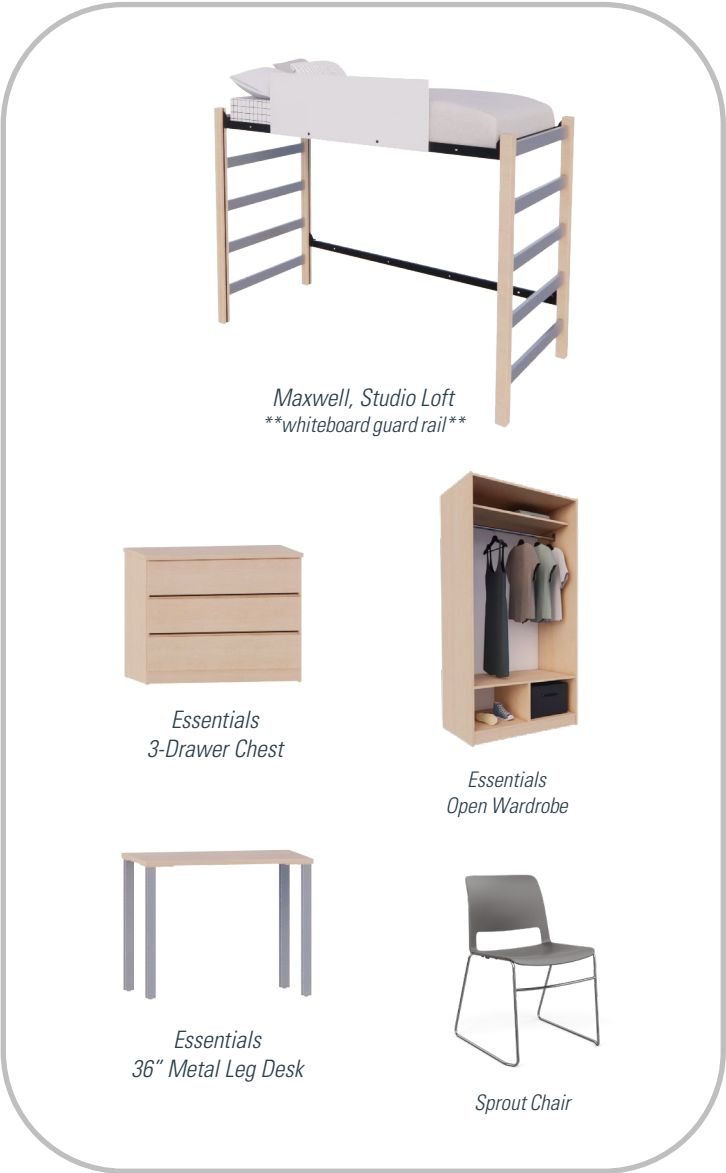

RT London | Taylor University

1.877.613.2012 | www.rtlondon.com

Page 1 | 4/23/2024
Revised By: KM

Our Solution

2024 Olson Hall

Maxwell, Studio Loft
whiteboard guard rail

Essentials
3-Drawer Chest

Essentials
Open Wardrobe

Essentials
36" Metal Leg Desk

Sprout Chair

Maxwell, Studio Loft
whiteboard guard rail

Essentials
3-Drawer Chest

Essentials
Open Wardrobe

Essentials
36" Metal Leg Desk

Sprout Chair