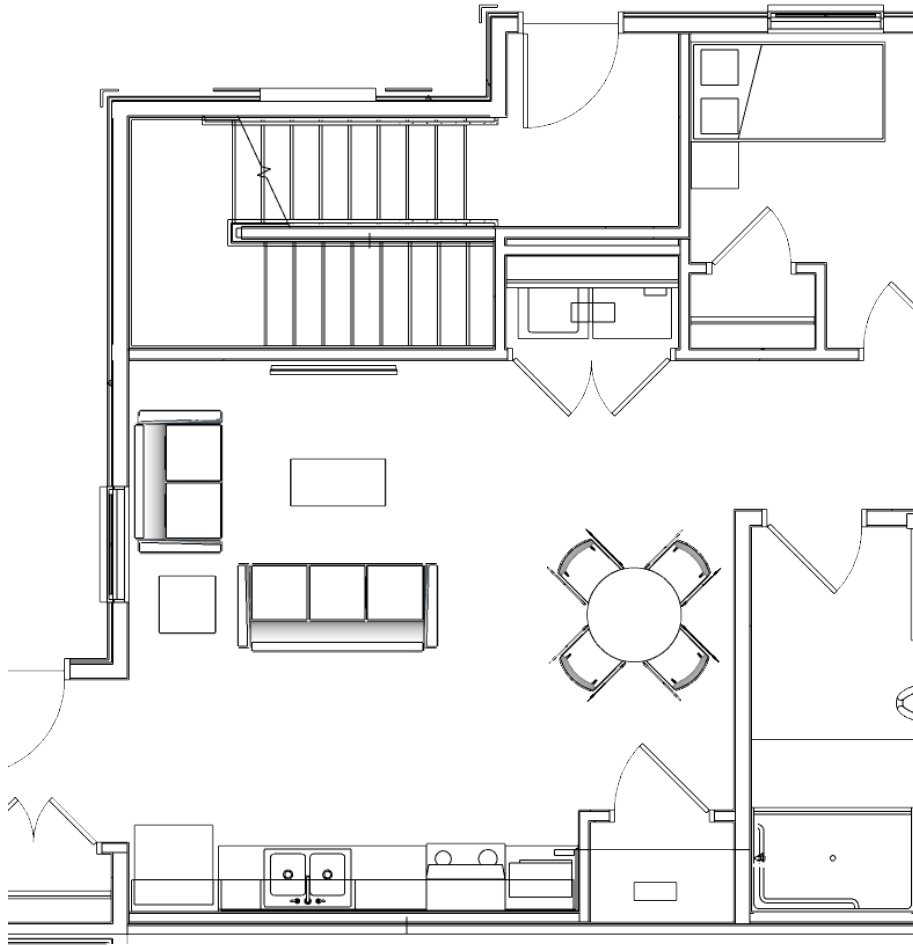

RT London | Taylor University

Room Typicals

Living & Dining Typical

*Morris 30" x 84"
Rectangular Table*

Sprout Chair

Hudson Sofa

Hudson Settee

*Jane 18" x 36"
Coffee Table*

*Jane 22" x 17"
End Table*

Hudson Sofa

Hudson Settee

*Jane 18" x 36"
Coffee Table*

*Jane 22" x 17 H"
End Table*

Morris 36" Round

Sprout Chair

Hudson Settee

*Jane 18" x 36"
Coffee Table*

*Jane 22" x 17 H"
End Table*

*Morris 24" x 60"
Rectangular Table*

Sprout Chair

Hudson Sofa

Hudson Settee

*Jane 18" x 36"
Coffee Table*

*Jane 22" x 17 H"
End Table*

Morris 48" Round

Sprout Chair