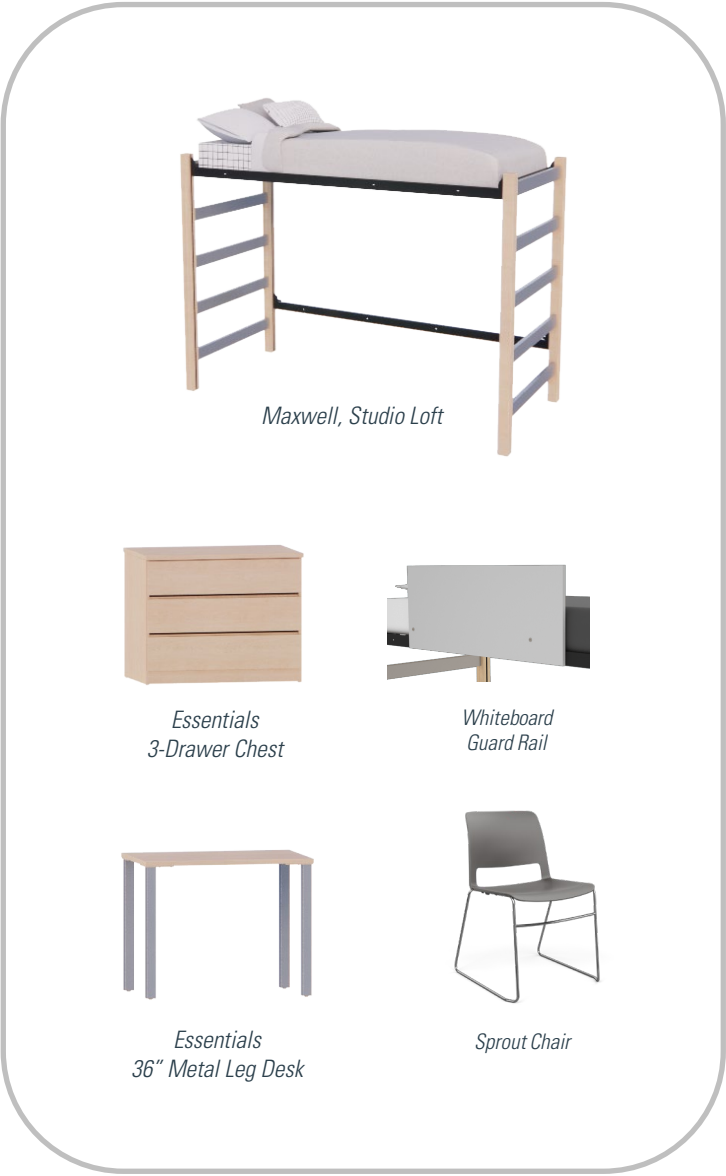

RT London | Taylor University

Room Typicals

Living & Dining Typical

*Morris 30" x 84"
Rectangular Table*

Sprout Chair

Hudson Sofa

Hudson Settee

*Jane 18" x 36"
Coffee Table*

*Jane 22" x 17"
End Table*

Hudson Sofa

Hudson Settee

*Jane 18" x 36"
Coffee Table*

*Jane 22" x 17 H"
End Table*

Morris 36" Round

Sprout Chair

Hudson Settee

*Jane 18" x 36"
Coffee Table*

*Jane 22" x 17 H"
End Table*

*Morris 24" x 60"
Rectangular Table*

Sprout Chair

Hudson Sofa

Hudson Settee

*Jane 18" x 36"
Coffee Table*

*Jane 22" x 17 H"
End Table*

Morris 48" Round

Sprout Chair