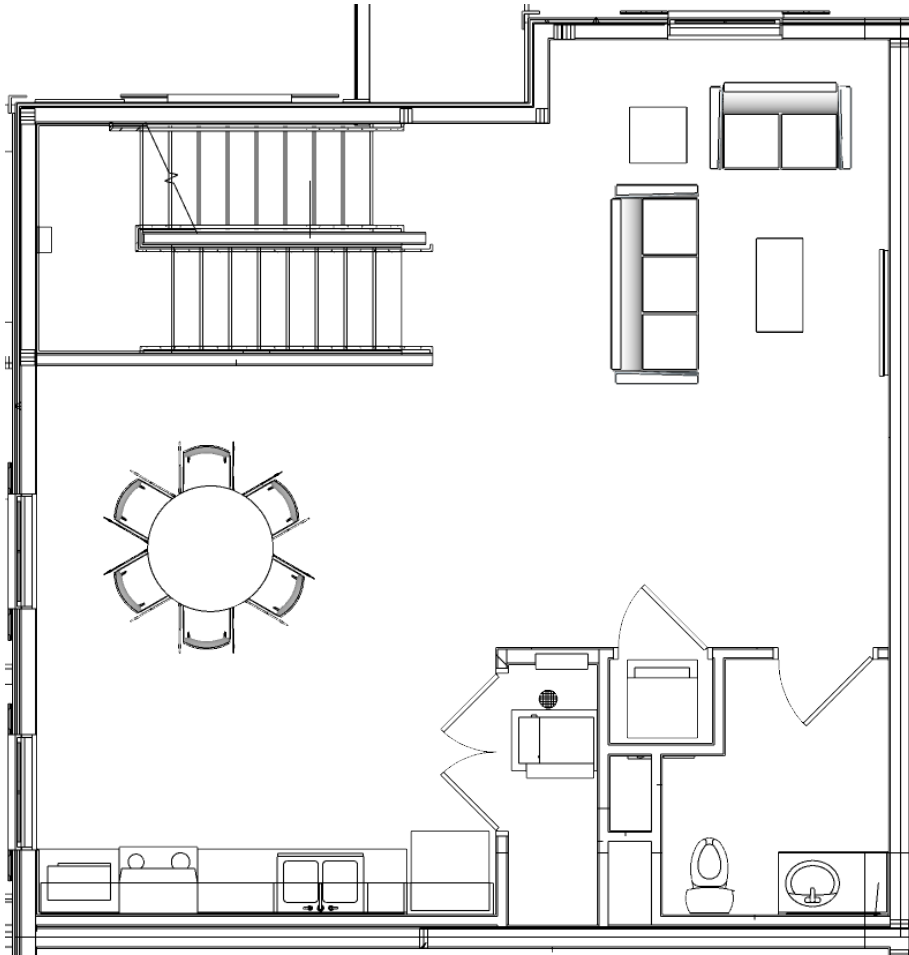

RT London | Taylor University

Room Typicals

Living & Dining Typical

*Morris 30" x 84"
Rectangular Table*

Sprout Chair

Hudson Sofa

Hudson Settee

*Jane 18" x 36"
Coffee Table*

*Jane 22" x 17"
End Table*

Hudson Sofa

Hudson Settee

*Jane 18" x 36"
Coffee Table*

*Jane 22" x 17 H"
End Table*

Morris 36" Round

Sprout Chair

Hudson Settee

*Jane 18" x 36"
Coffee Table*

*Jane 22" x 17 H"
End Table*

*Morris 24" x 60"
Rectangular Table*

Sprout Chair

Hudson Sofa

Hudson Settee

*Jane 18" x 36"
Coffee Table*

*Jane 22" x 17 H"
End Table*

Morris 48" Round

Sprout Chair