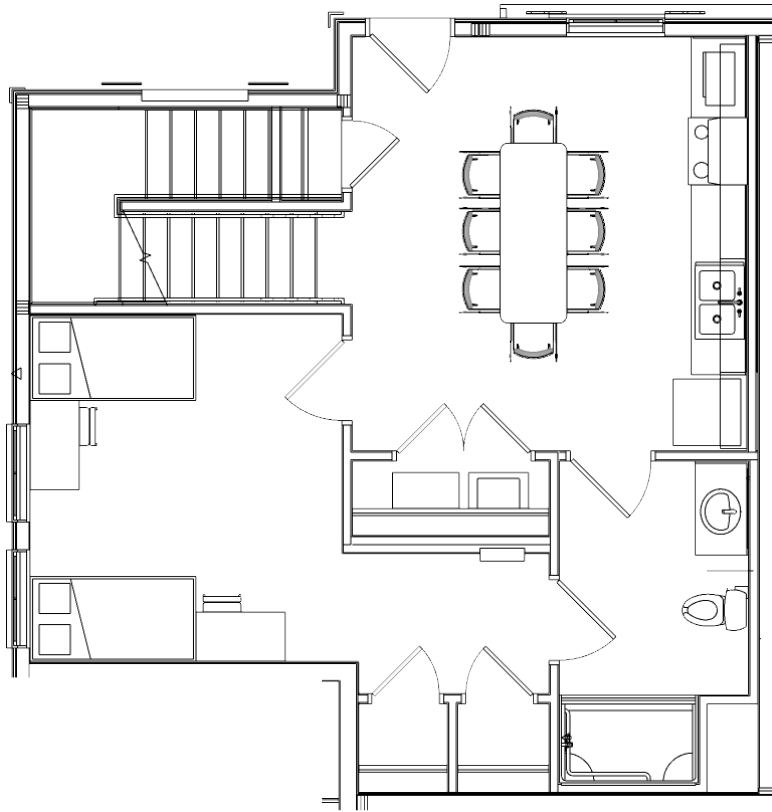

RT London | Taylor University

Room Typicals

Living & Dining Typical

*Morris 30" x 84"
Rectangular Table*

Sprout Chair

Hudson Sofa

Hudson Settee

*Jane 18" x 36"
Coffee Table*

*Jane 22" x 17"
End Table*

Hudson Sofa

Hudson Settee

*Jane 18" x 36"
Coffee Table*

*Jane 22" x 17 H"
End Table*

Morris 36" Round

Sprout Chair

Hudson Settee

*Jane 18" x 36"
Coffee Table*

*Jane 22" x 17 H"
End Table*

*Morris 24" x 60"
Rectangular Table*

Sprout Chair

Hudson Sofa

Hudson Settee

*Jane 18" x 36"
Coffee Table*

*Jane 22" x 17 H"
End Table*

Morris 48" Round

Sprout Chair