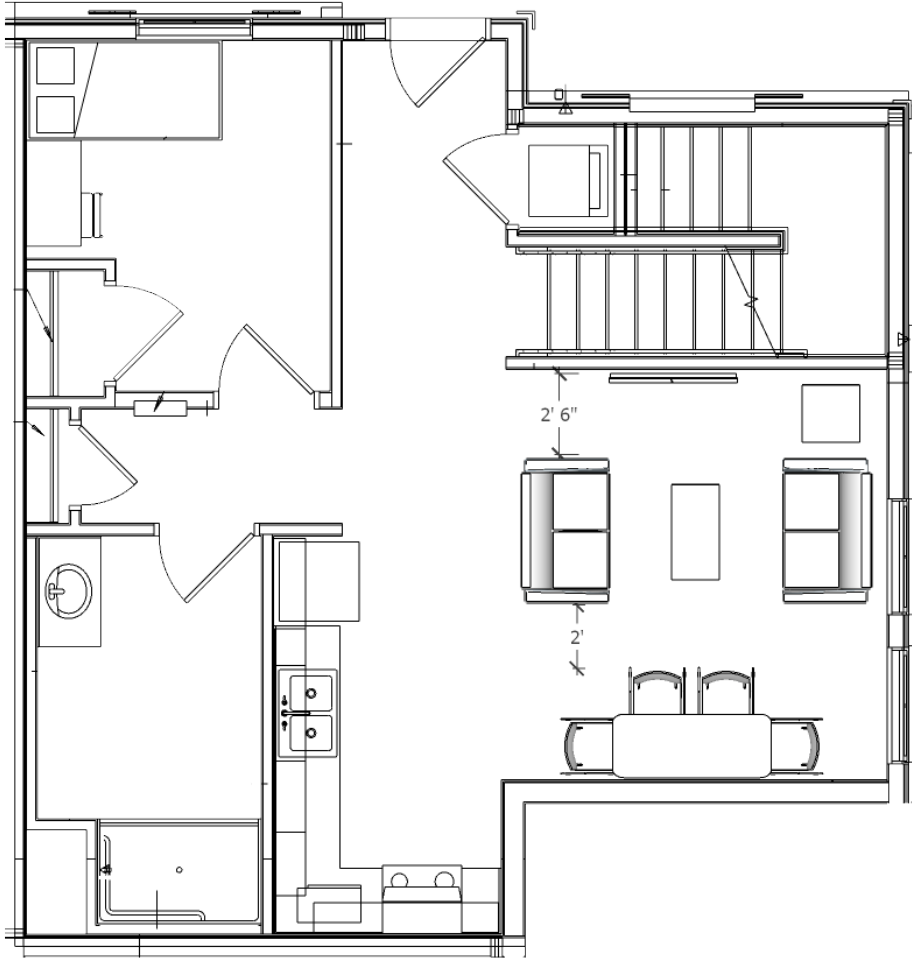

RT London | Taylor University

Room Typicals

Living & Dining Typical

*Morris 30" x 84"
Rectangular Table*

Sprout Chair

Hudson Sofa

Hudson Settee

*Jane 18" x 36"
Coffee Table*

*Jane 22" x 17"
End Table*

Hudson Sofa

Hudson Settee

*Jane 18" x 36"
Coffee Table*

*Jane 22" x 17 H"
End Table*

Morris 36" Round

Sprout Chair

Hudson Settee

*Jane 18" x 36"
Coffee Table*

*Jane 22" x 17 H"
End Table*

*Morris 24" x 60"
Rectangular Table*

Sprout Chair

Hudson Sofa

Hudson Settee

*Jane 18" x 36"
Coffee Table*

*Jane 22" x 17 H"
End Table*

Morris 48" Round

Sprout Chair