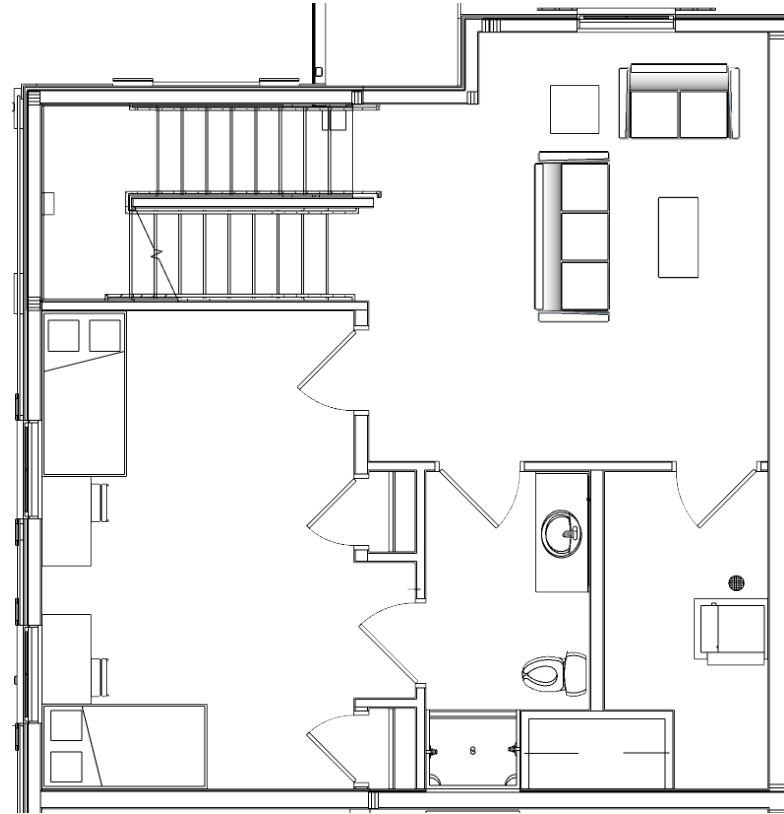

RT London | Taylor University

Room Typicals

Living & Dining Typical

*Morris 30" x 84"
Rectangular Table*

Sprout Chair

Hudson Sofa

Hudson Settee

*Jane 18" x 36"
Coffee Table*

*Jane 22" x 17"
End Table*

Hudson Sofa

Hudson Settee

*Jane 18" x 36"
Coffee Table*

*Jane 22" x 17 H"
End Table*

Morris 36" Round

Sprout Chair

Hudson Settee

*Jane 18" x 36"
Coffee Table*

*Jane 22" x 17 H"
End Table*

*Morris 24" x 60"
Rectangular Table*

Sprout Chair

Hudson Sofa

Hudson Settee

*Jane 18" x 36"
Coffee Table*

*Jane 22" x 17 H"
End Table*