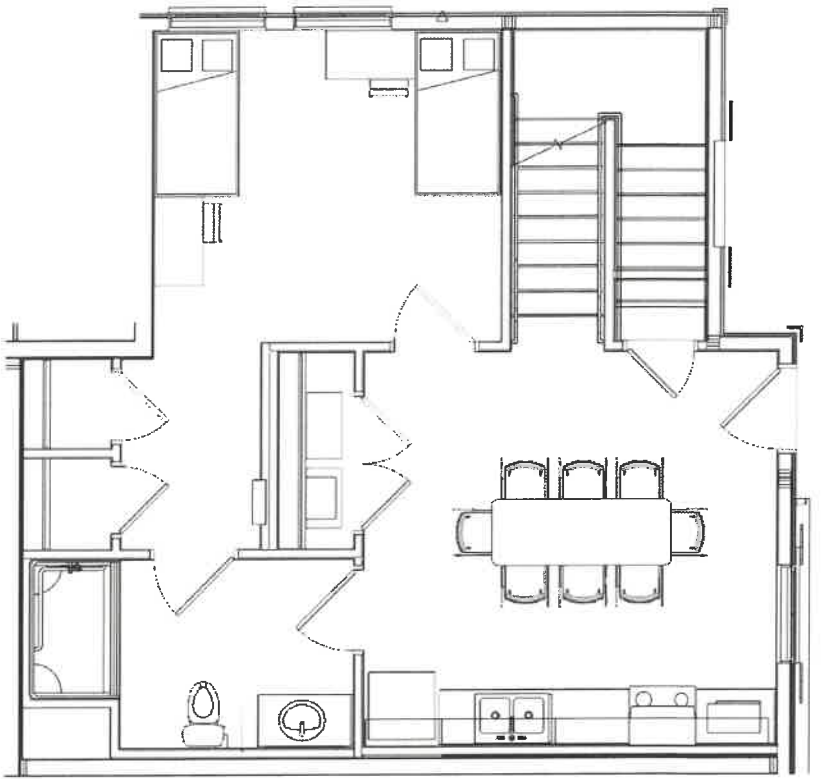

RT LONDON®

1.877.513.2012 | www.rtlondon.com

Page 4 | 12/13/2023  
Revised By: KM

**Our Solution**

Rendering  
*Student Room – Maxwell*

Morris 30" x 84"  
Rectangular Table

Sprout Chair

Hudson Sofa

Hudson Settee

Jane 18" x 36"  
Coffee Table

Jane 22" x 17 H"  
End Table

RTLONDON®

1.877.613.2012 | www.rtlondon.com

Page 8 | 12/13/2023

Revised By: KM

**Our Solution**

Living and Dining Typicals

Townhouse – Unit A